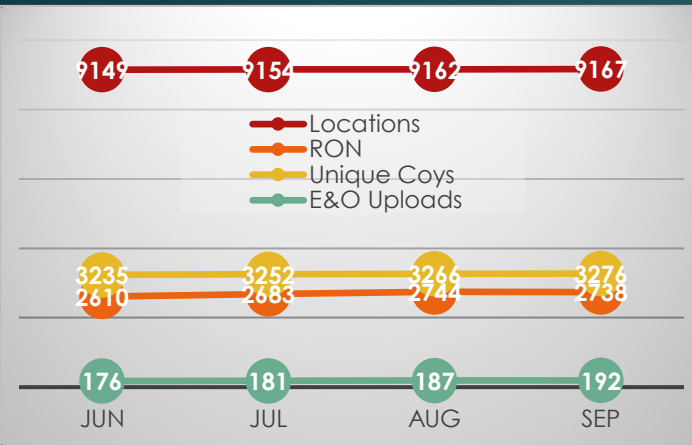

Registry Committee Monthly Update – September 2022

Total Locations ⁽¹⁾⁽²⁾ ₍₃₎	RON Locations ⁽³⁾
9167	2738
Unique Companies	3276

- (1) Includes UW Direct Offices
- (2) As of 9/28/2022
- (3) Includes REAs
- (4) E&O = # Companies

Marketing:

ALTA ONE – San Diego – Oct 2022

MBA National Expo – Nashville – Oct 2022

MBA Tech - San Jose - Apr 2023

ALTA ONE Meeting

- ▶ Explore and discuss new data sets to support data warehouse concept
- Registry Operations – UW site visits
 - ▶ Aug – FNF @ Jacksonville, FL
 - ▶ Sep – Stewart @ Houston, TX

Committee Meetings:

- ▶ Q4 2022 ALTA ONE Coronado CA – Conf Call/In Person: Monday, October 10th, 2:00 – 4:00 PM PST
- ▶ Q1 2023 Jan TBD – Conf Call
- ▶ Q2 2023 April TBD – Conf Call

Technology

- ▶ RMS 2023 Recode project to begin late Q4
- 2022 high priority enhancements:
 - ▶ Change from a Principal Business Location (PBL)/Branch model to a location-based model
 - ▶ Add a 'pending' status that UWs may use when communicating with an agent to remediate discrepancies prior to confirmation
 - ▶ For multiple-brand UWs, allow for confirmations to be performed / maintained for all brands simultaneously